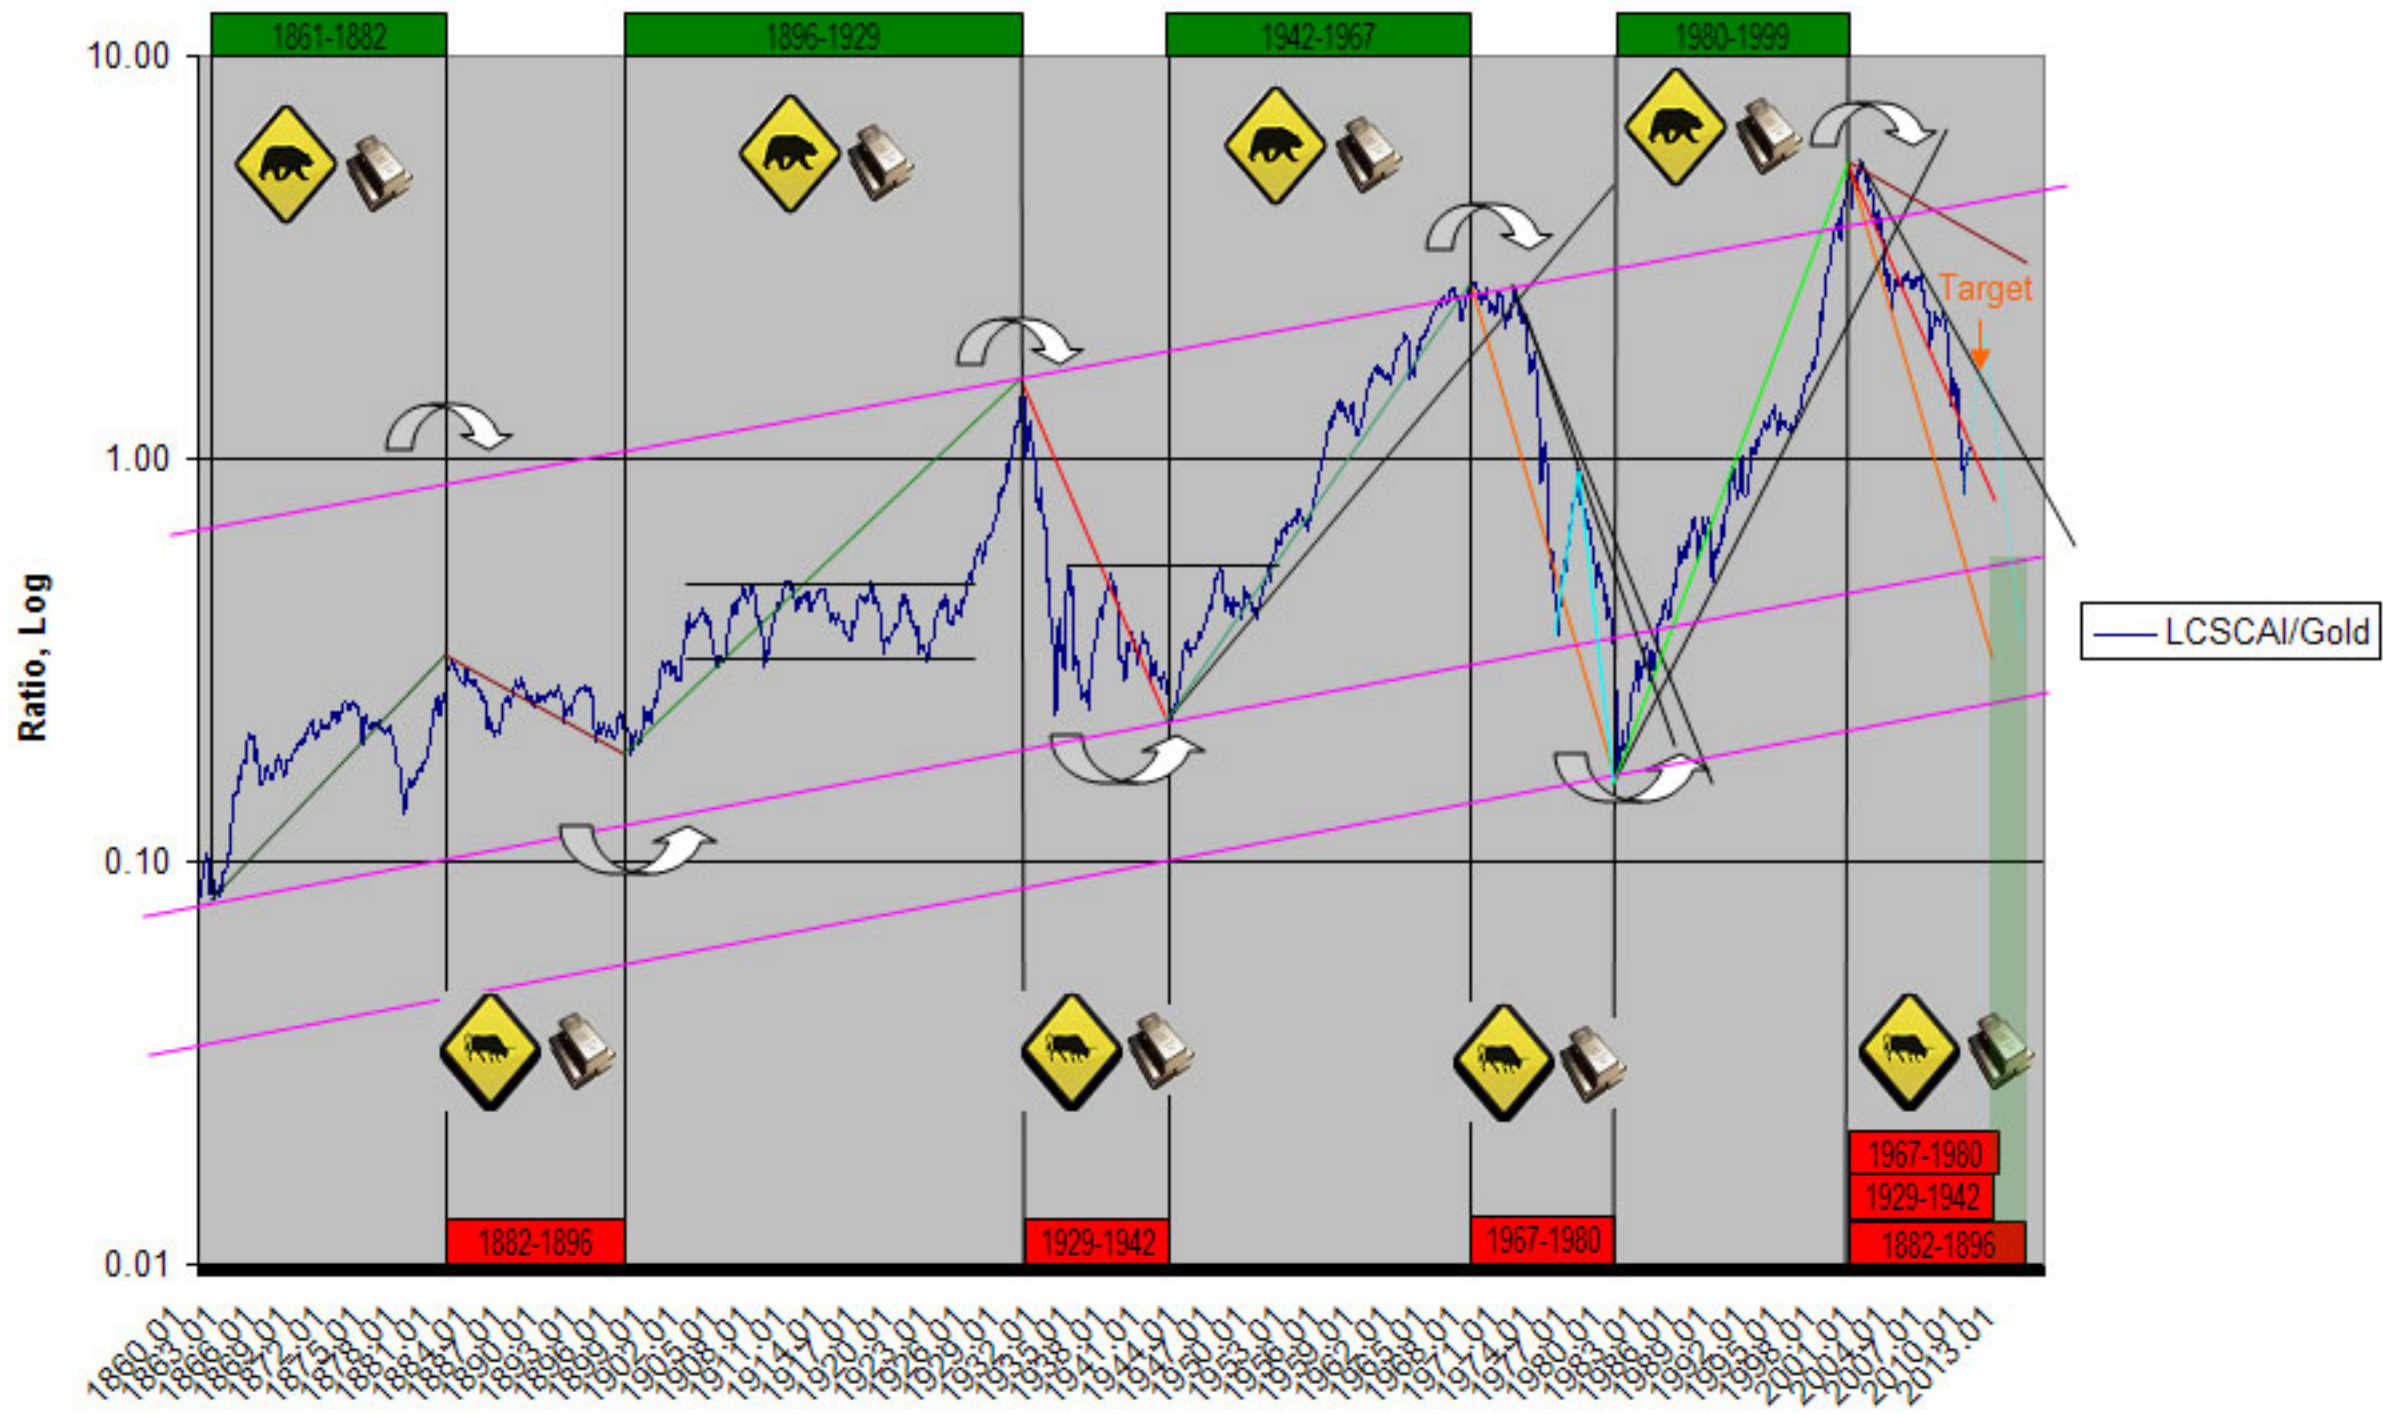

# U.S. Large Cap Stocks Capital Appreciation Index (LCSCAI); S&P 500 to Gold Ratio

Date

Data Source: Stocks, Bonds, Bills, and Inflation, *Ibbotson*

<http://home.rr.com/supreed>

# Long-Term U.S. Government Bonds Total Return Index (LTGBTRI) to Gold Ratio

# U.S. Small Cap Total Return Index (SCSTRI) to Gold Ratio

Date

Data Source: Stocks, Bonds, Bills, and Inflation, *lbottson*

<http://home.rr.com/supreed>