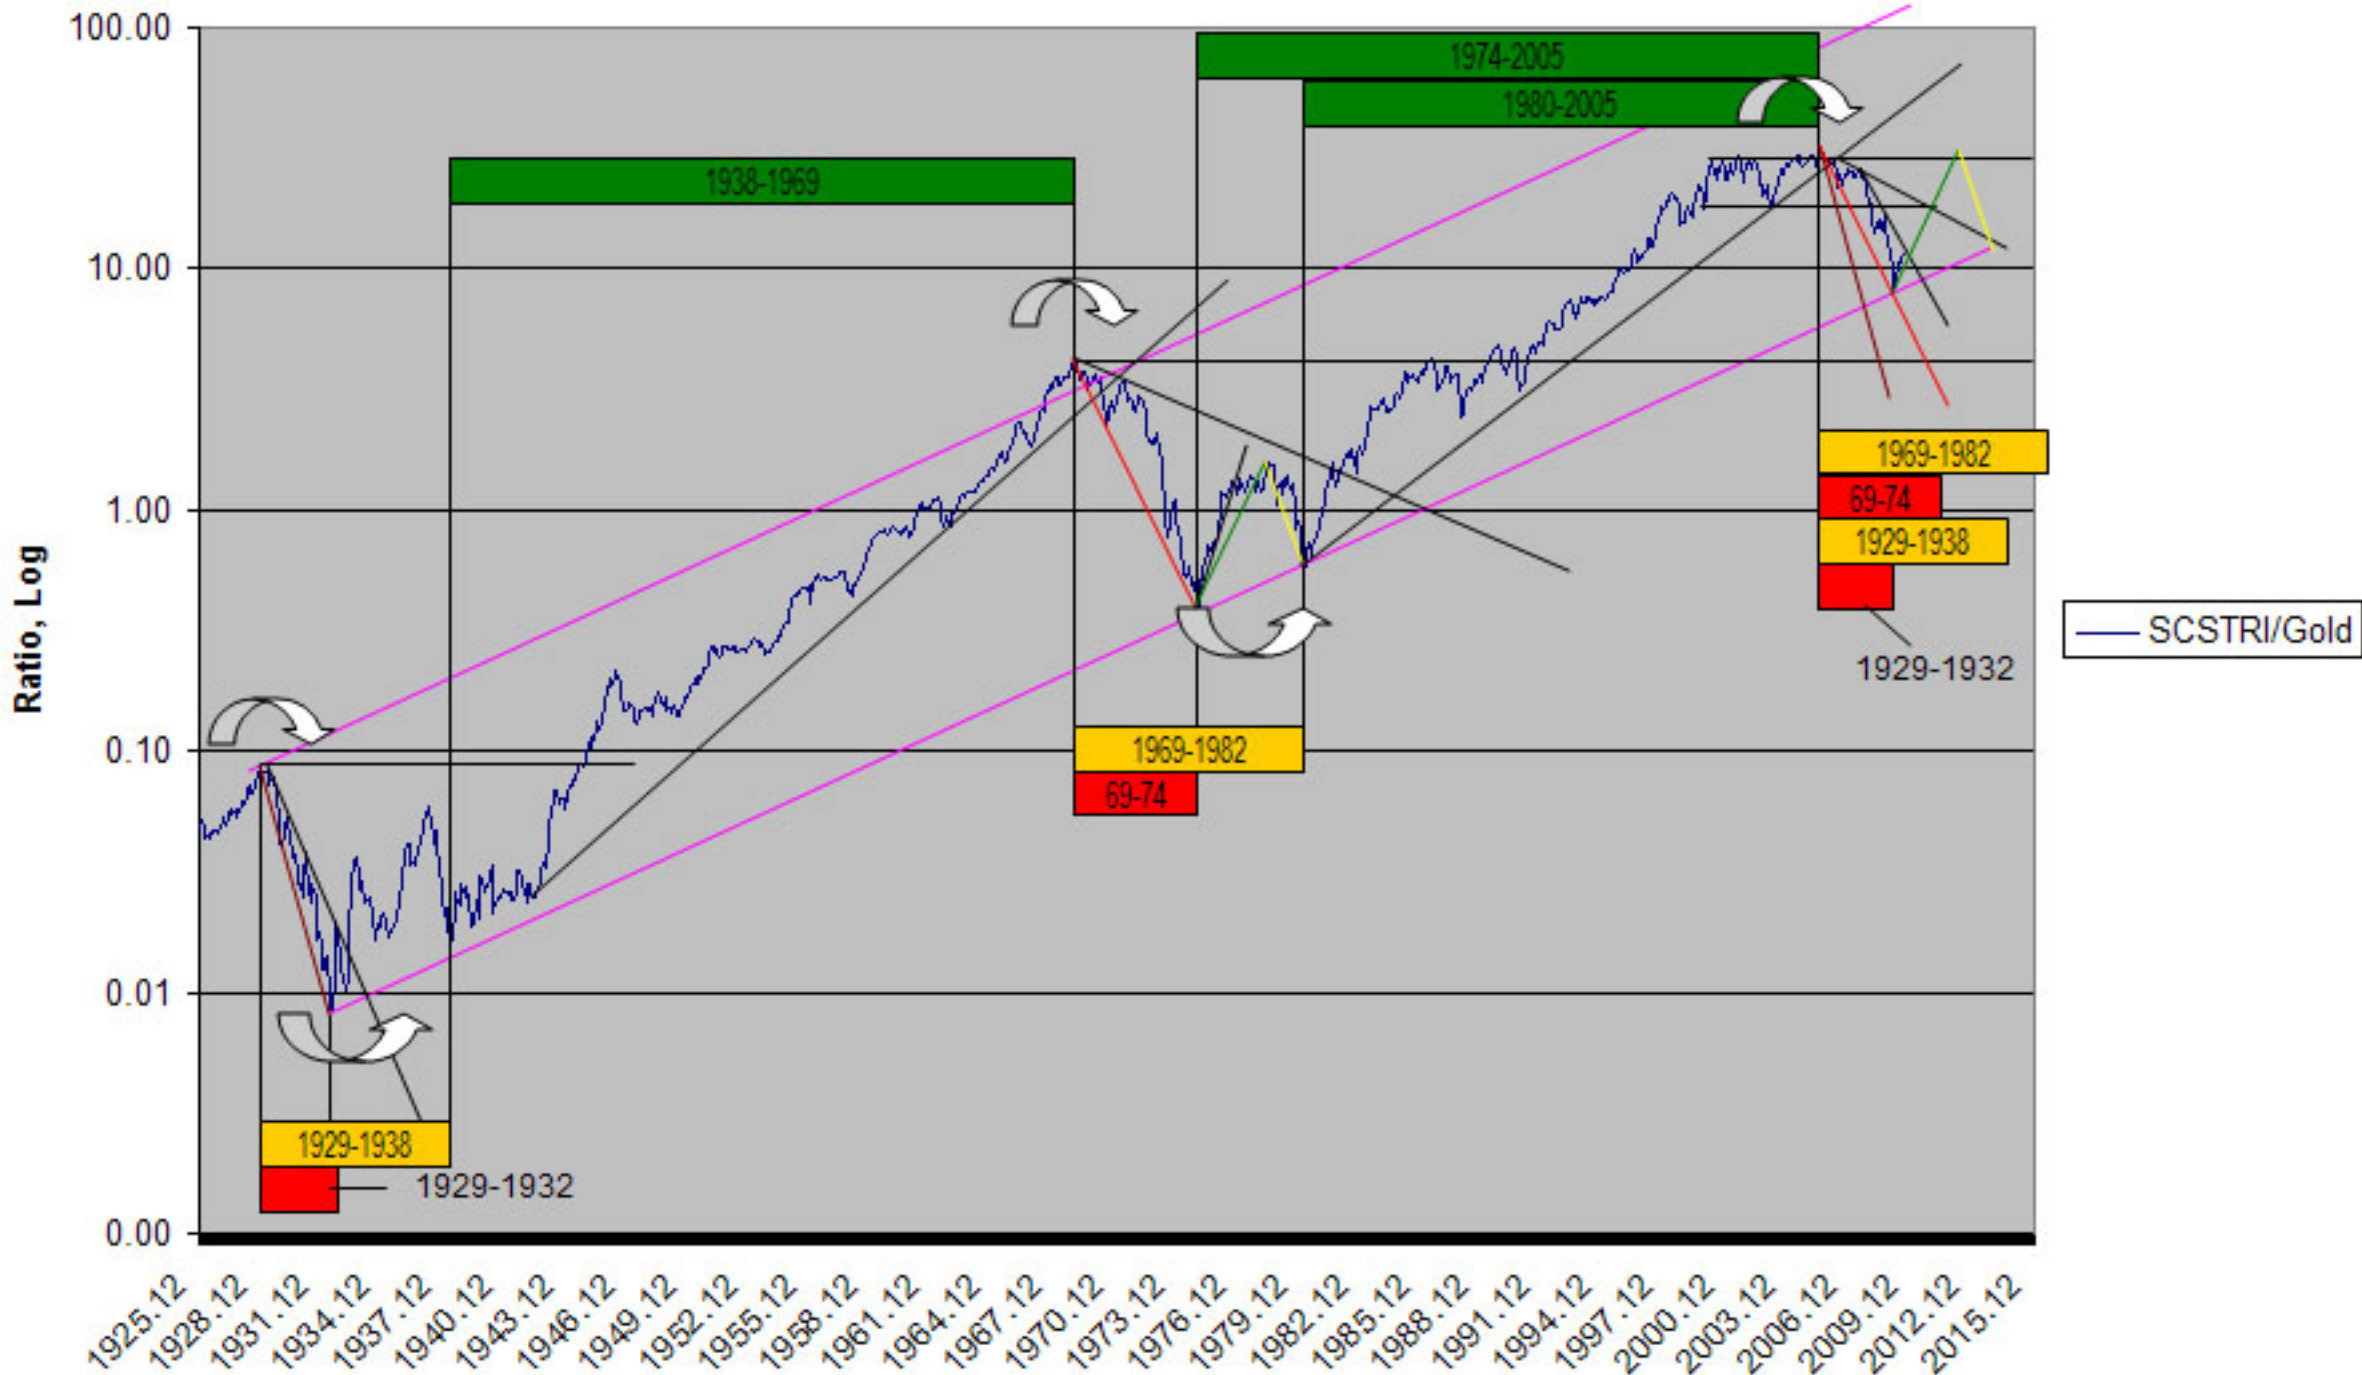

U.S. Small Cap Total Return Index (SCSTRI) to Gold Ratio

Date

Data Source: Stocks, Bonds, Bills, and Inflation, *lbottson*

<http://home.rr.com/supreed>