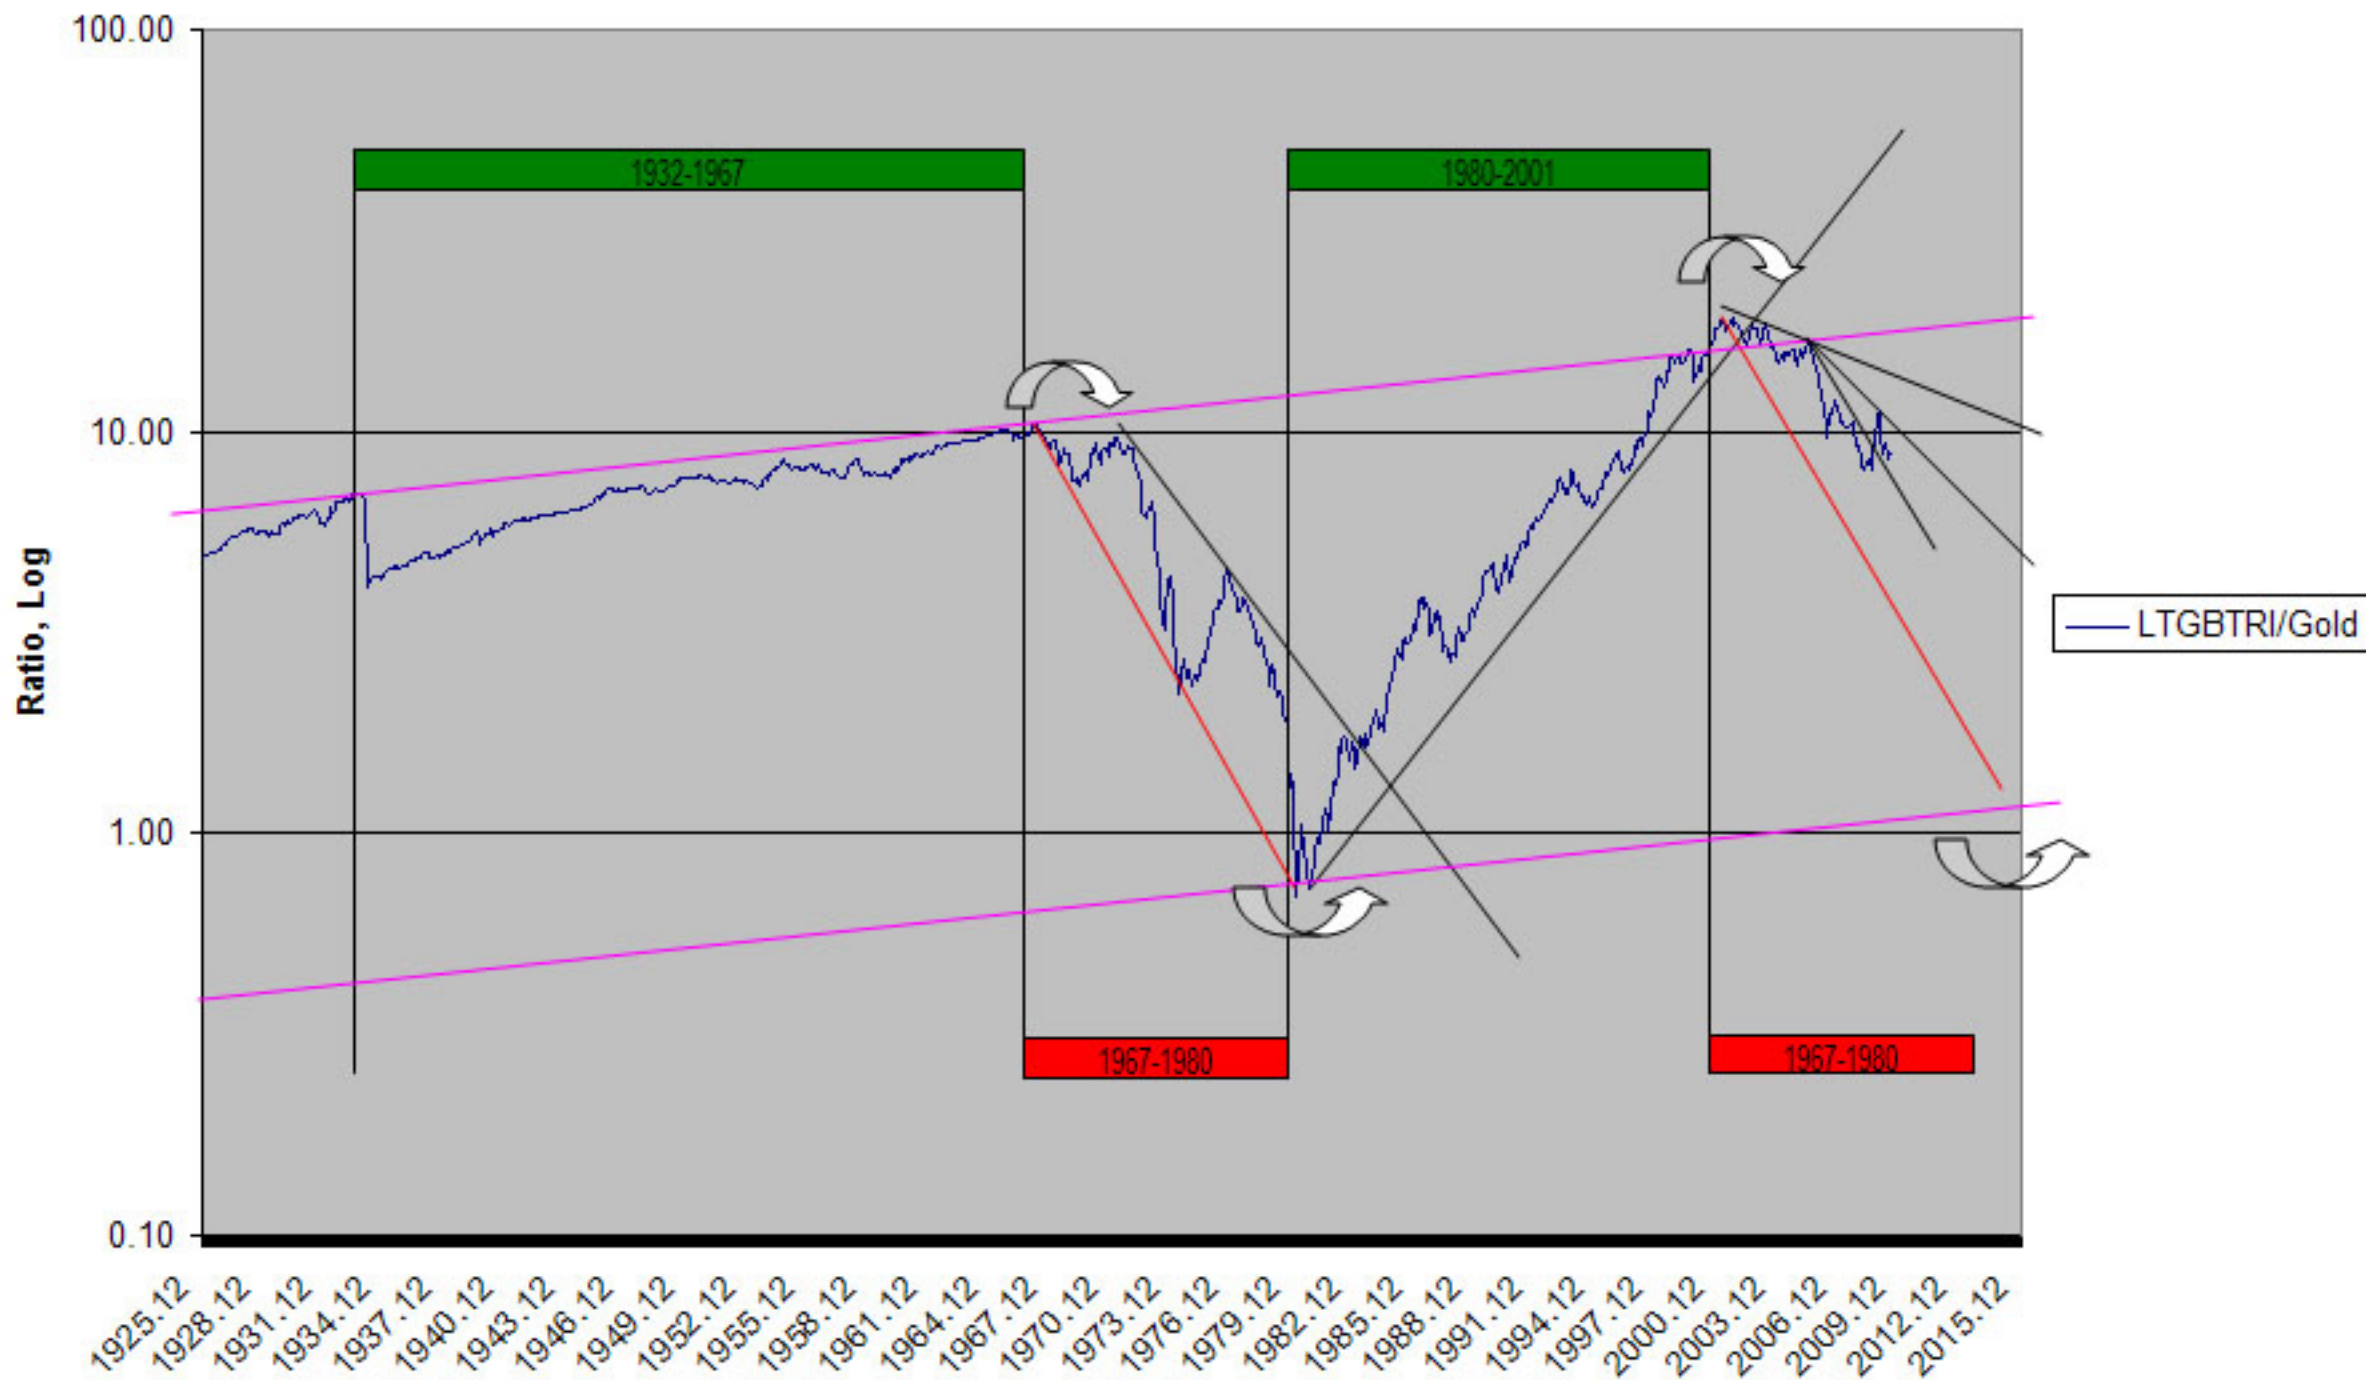

# U.S. Large Cap Stocks Capital Appreciation Index (LCSCAI); S&P 500 to Gold Ratio

Date

Data Source: Stocks, Bonds, Bills, and Inflation, *Ibbotson*

<http://home.rr.com/supreed>

# Long-Term U.S. Government Bonds Total Return Index (LTGBTRI) to Gold Ratio

# U.S. Small Cap Total Return Index (SCSTRI) to Gold Ratio

Date

Data Source: Stocks, Bonds, Bills, and Inflation, *lbottson*

<http://home.rr.com/supreed>