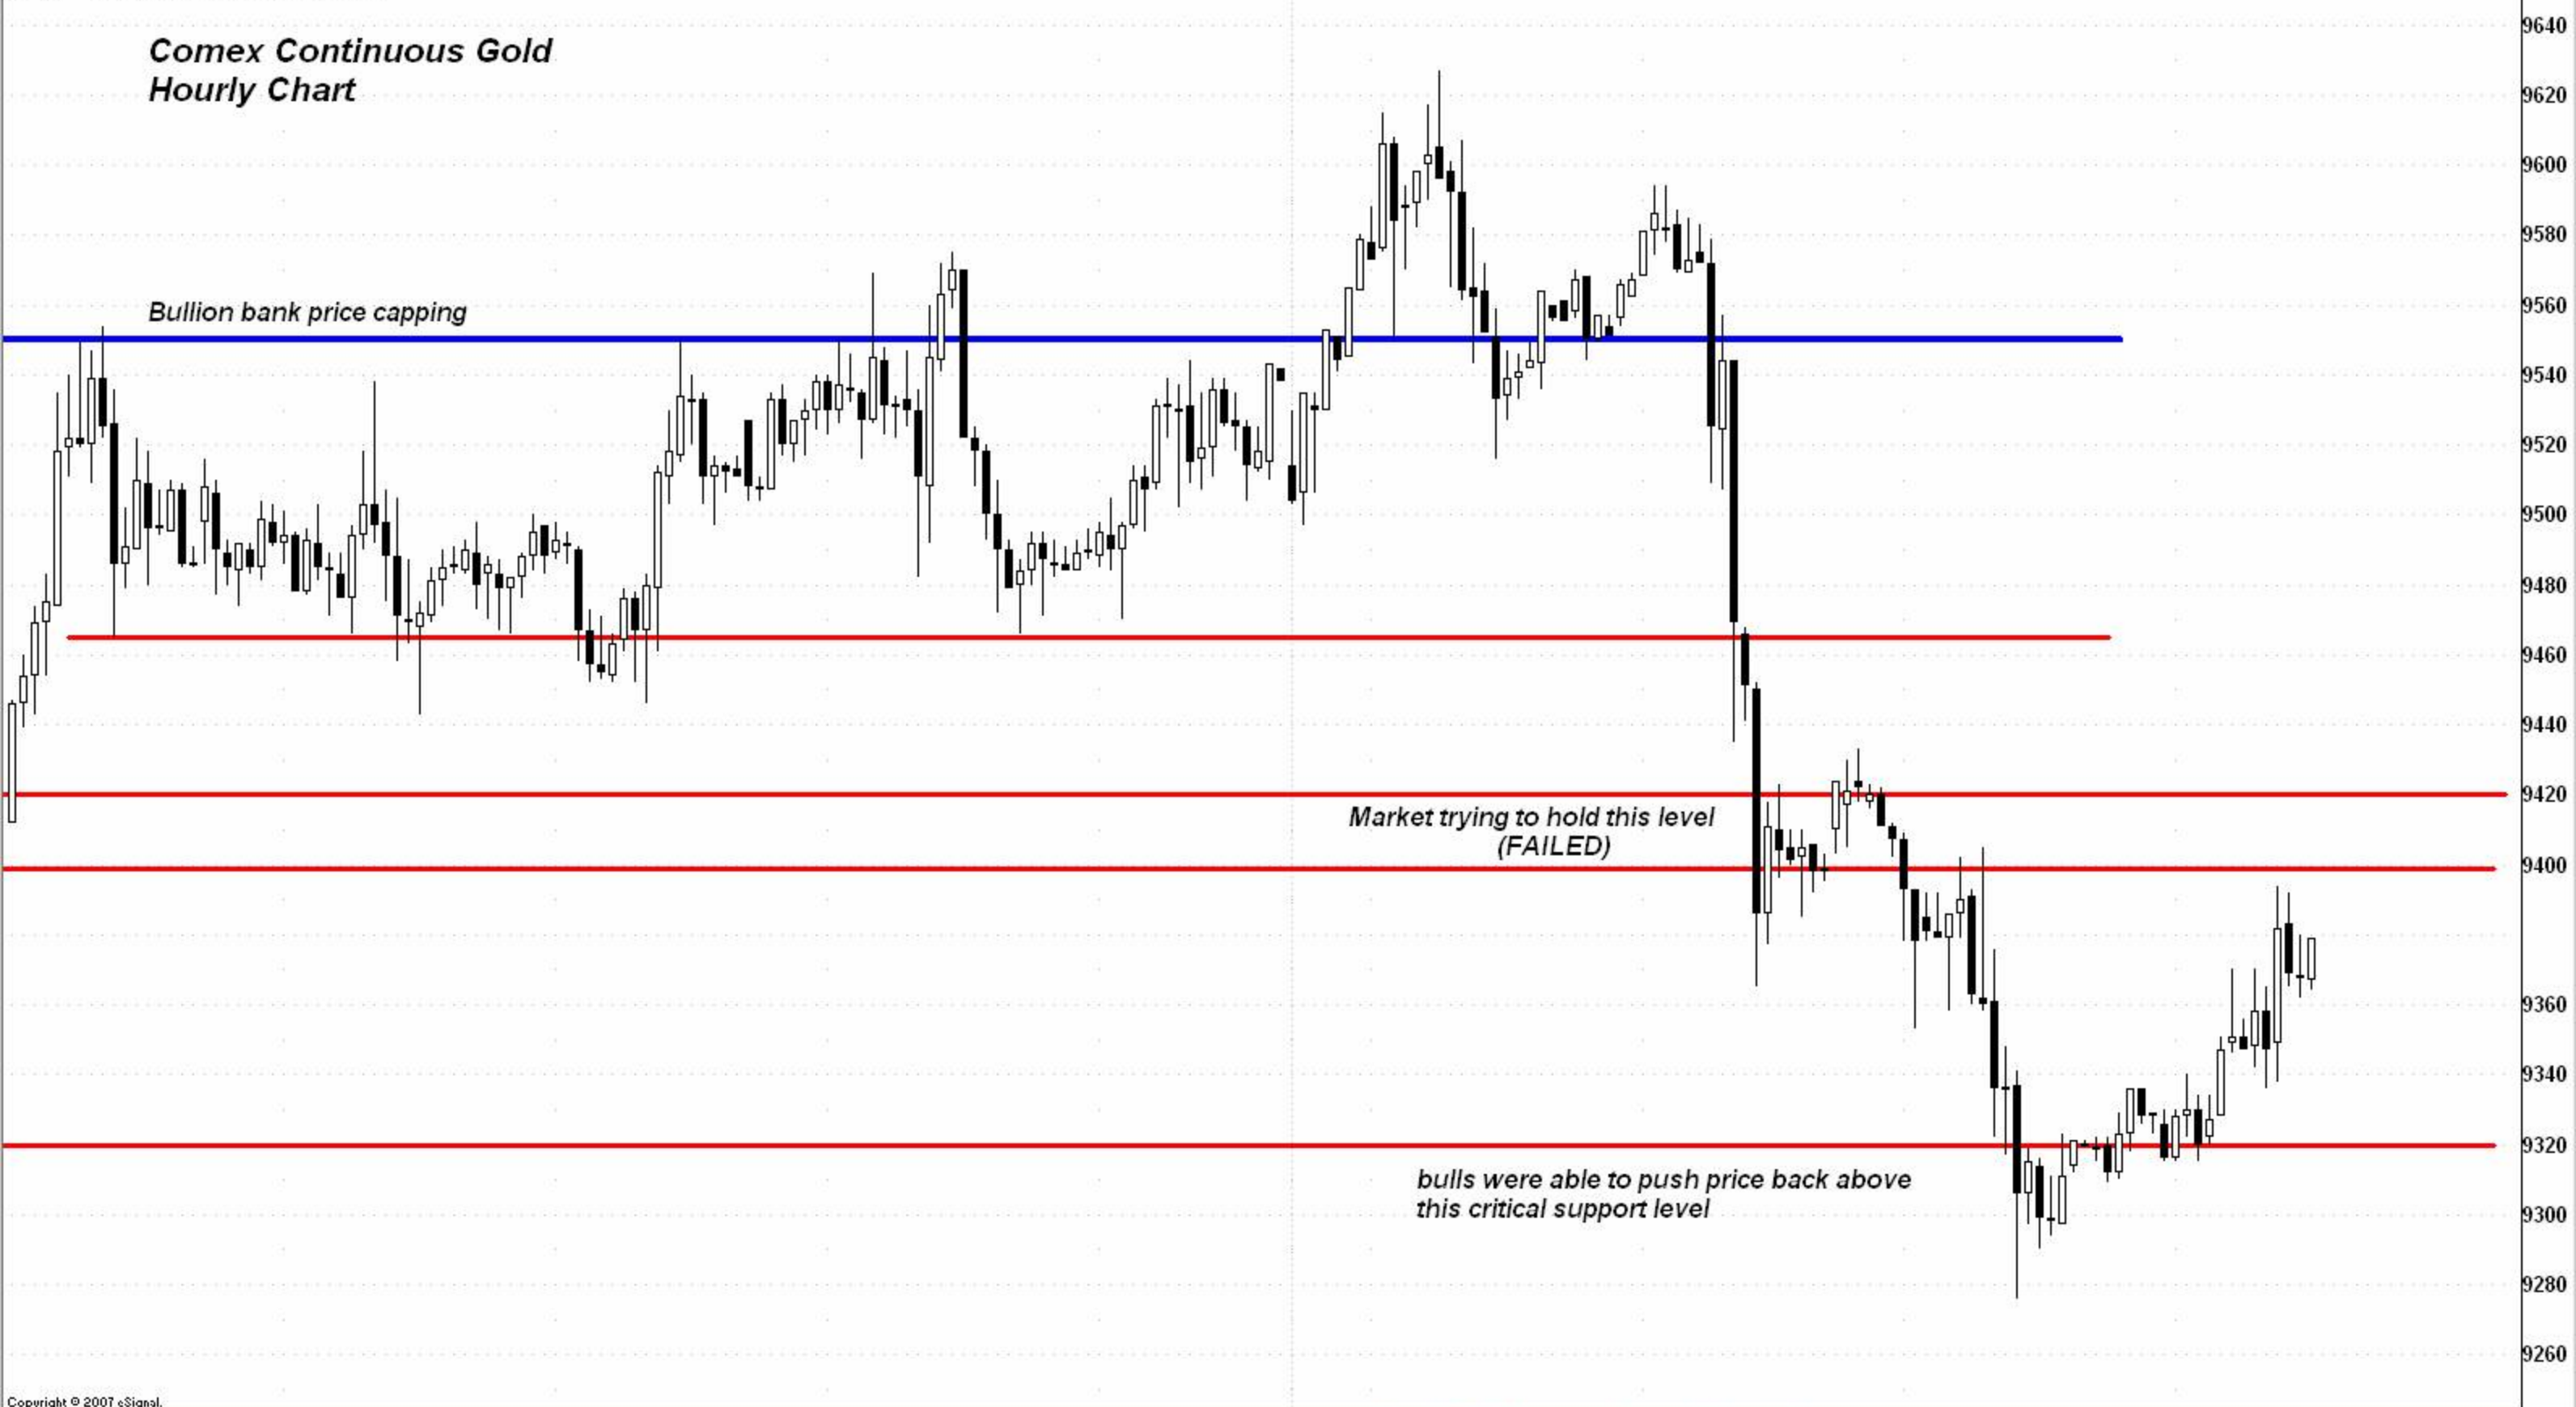

# Comex Continuous Gold Hourly Chart

Copyright © 2007 eSignal.