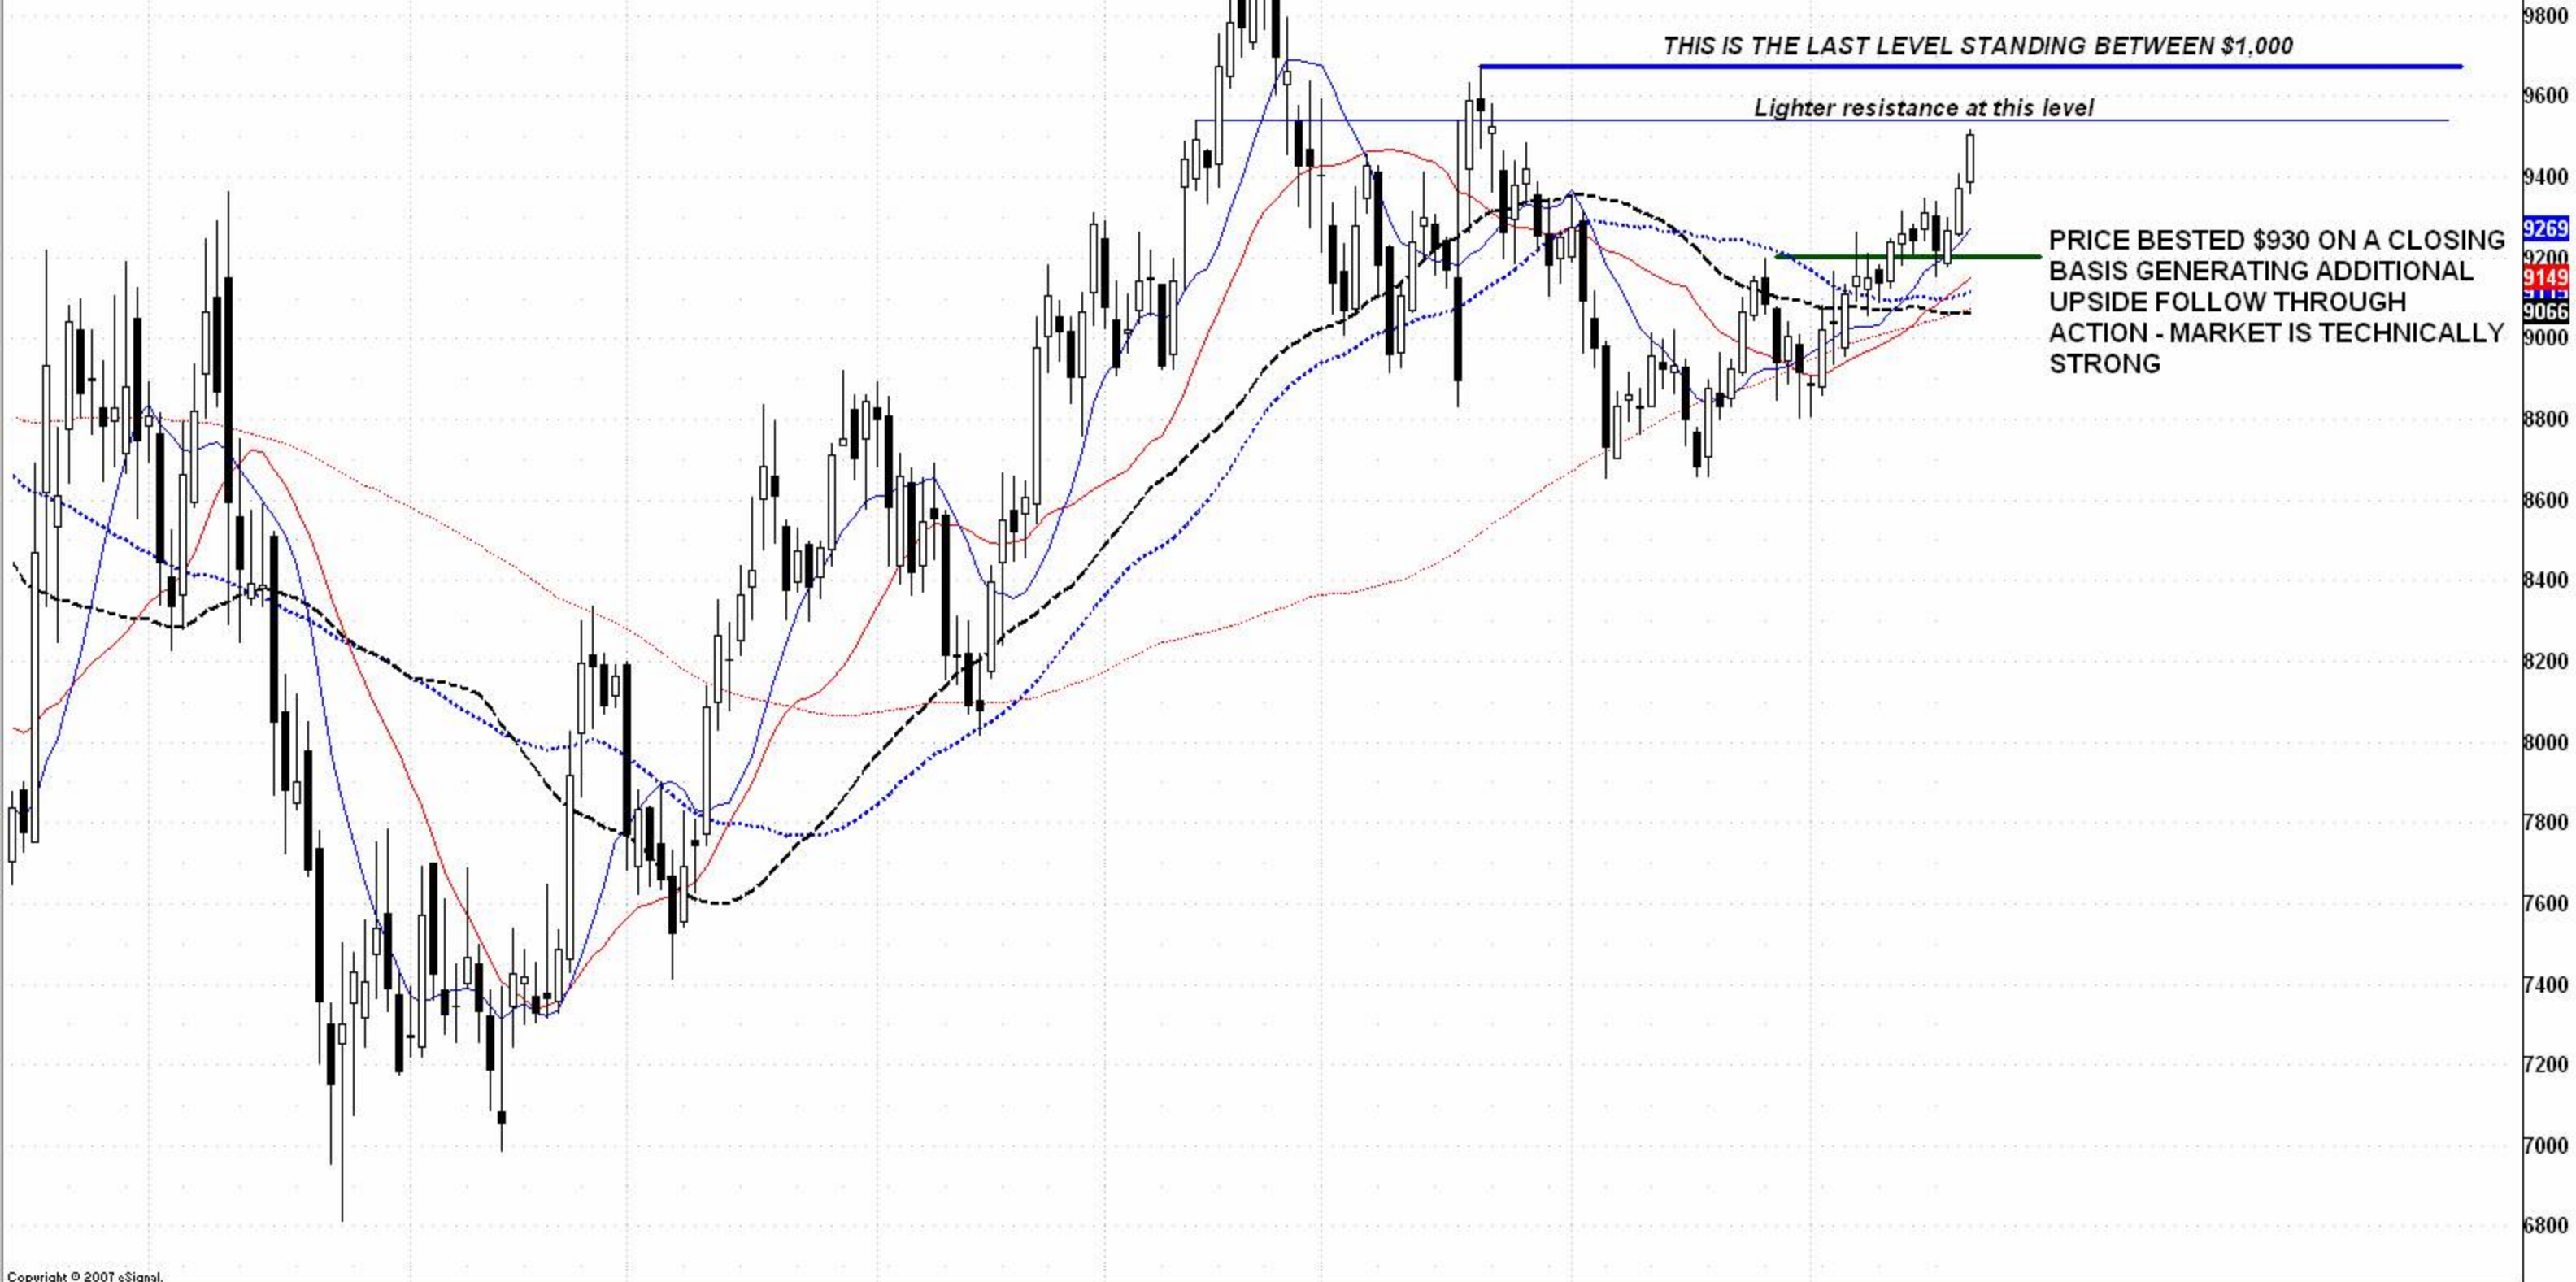

(GC #F - GOLD,D) Dynamic,0:00-24:00

# Comex Continuous Gold Daily Chart May 21, 2009 as of 12:30 PM CDT

Copyright © 2007 eSignal.